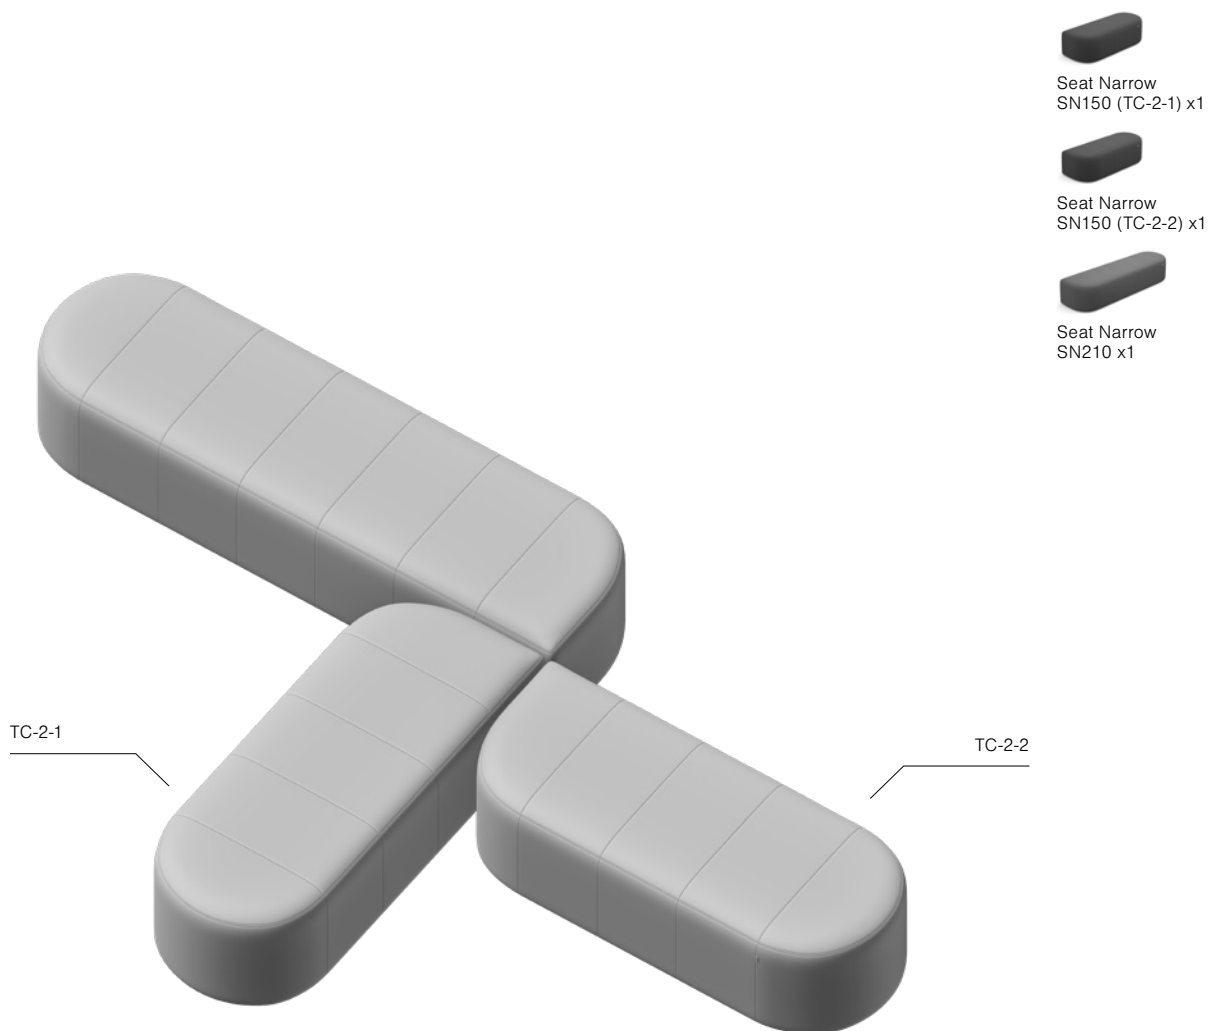

T Condition TC-2

Dimensions: 360x210 cm