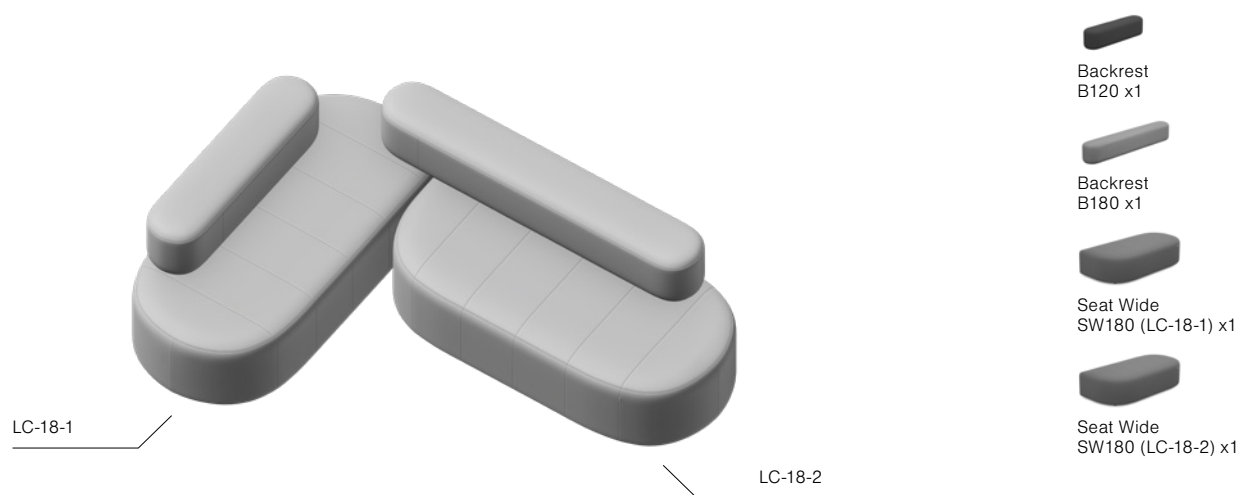

L Condition LC-18

Dimensions: 180x265 cm