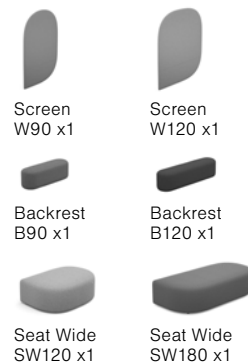

**Linear 2x SW120**

Dimensions: 240x170 cm

Seat Wide  
SW120 x2

**Linear SSW-5 + SSW-2**

Dimensions: 300x172 cm

**Linear LS-10**

Dimensions: 302x180 cm

**Linear 2x SW180**