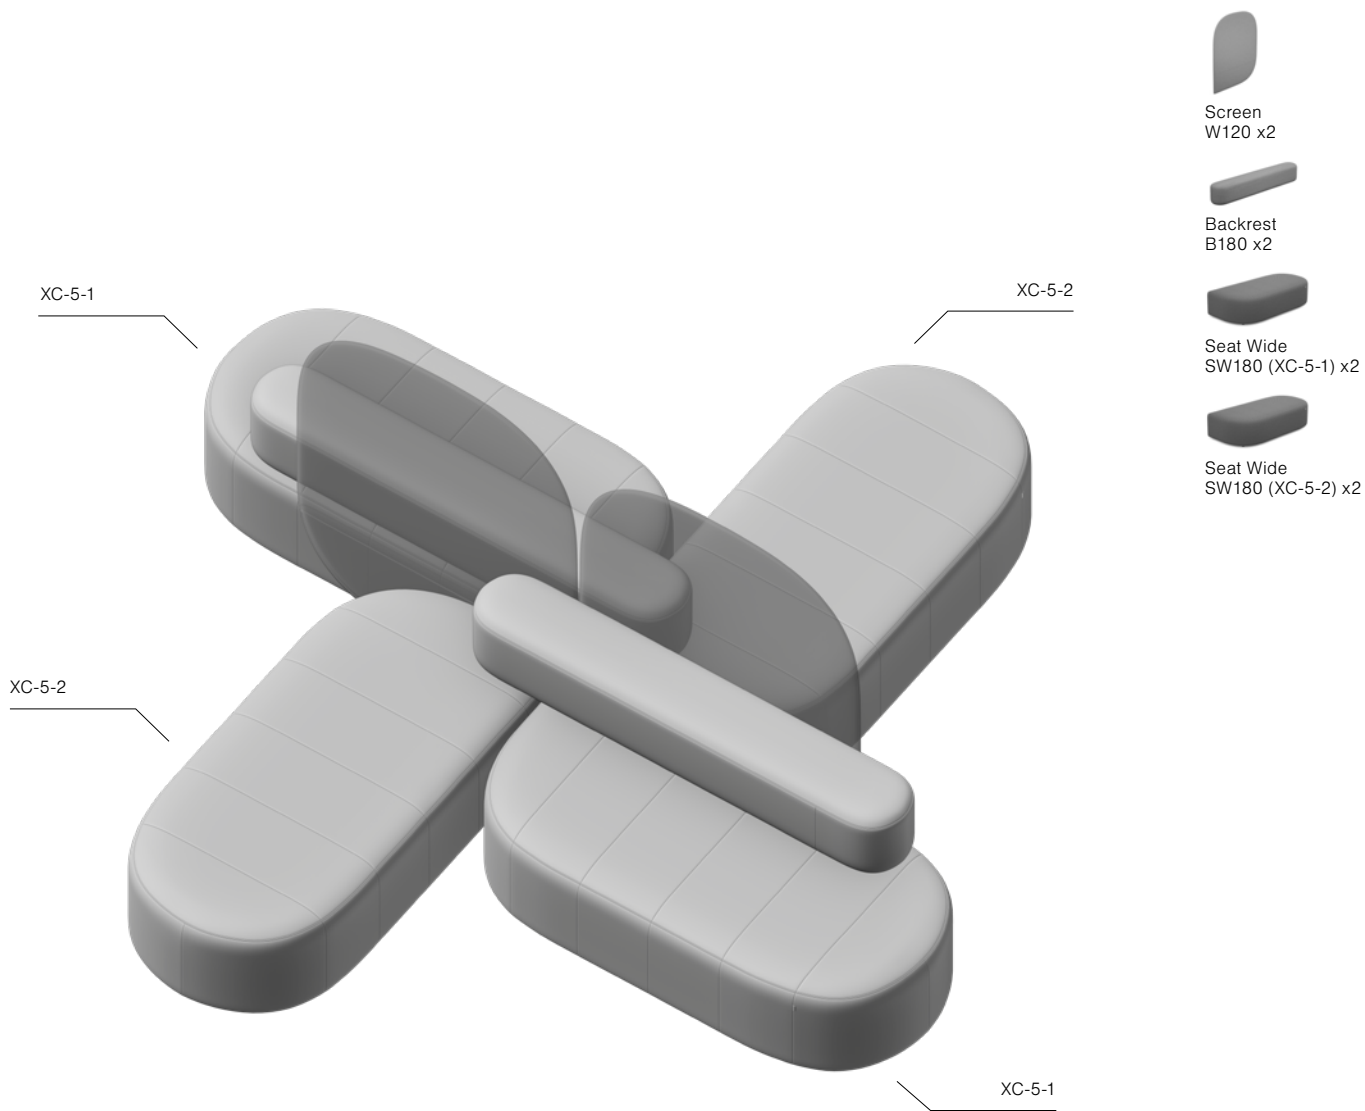

Seat Wide  
SW180 x2

Seat Wide  
SW180 (XC-4-1) x1

Seat Wide  
SW180 (XC-4-1) x1

**X Condition XC-5**

Dimensions: 362x360 cm

**X Condition XC-6**

Dimensions: 300x300 cm

Seat Wide  
SW120 x1