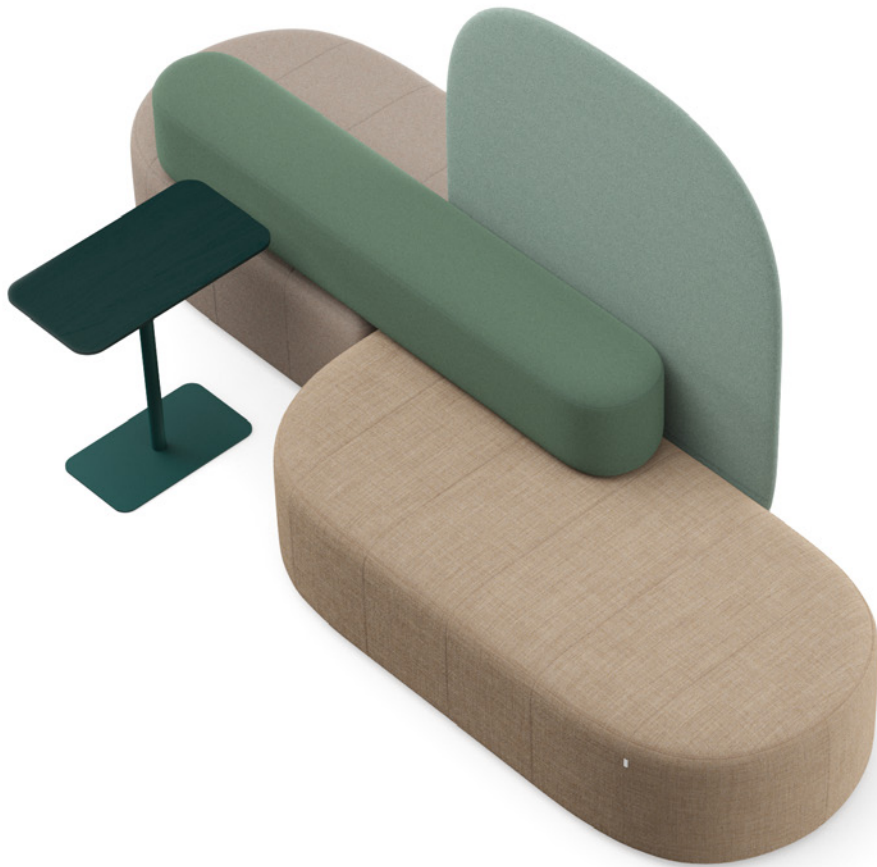

Revo

profim