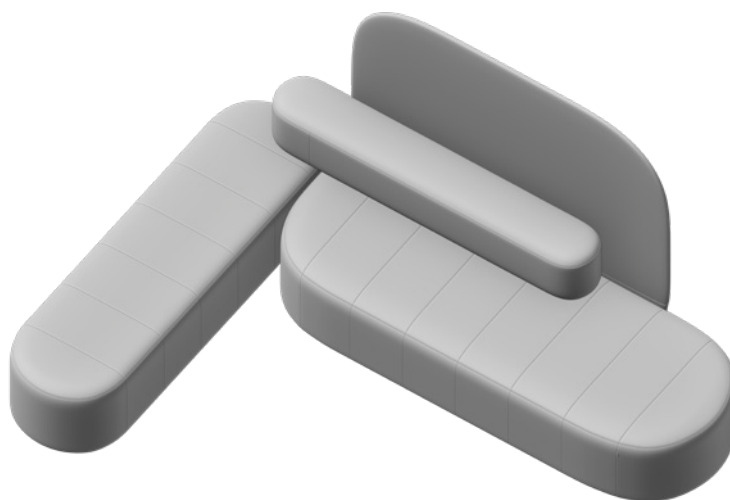

L Condition LC-7

Dimensions: 212x300 cm

L Condition LC-8

Dimensions: 120x145 cm