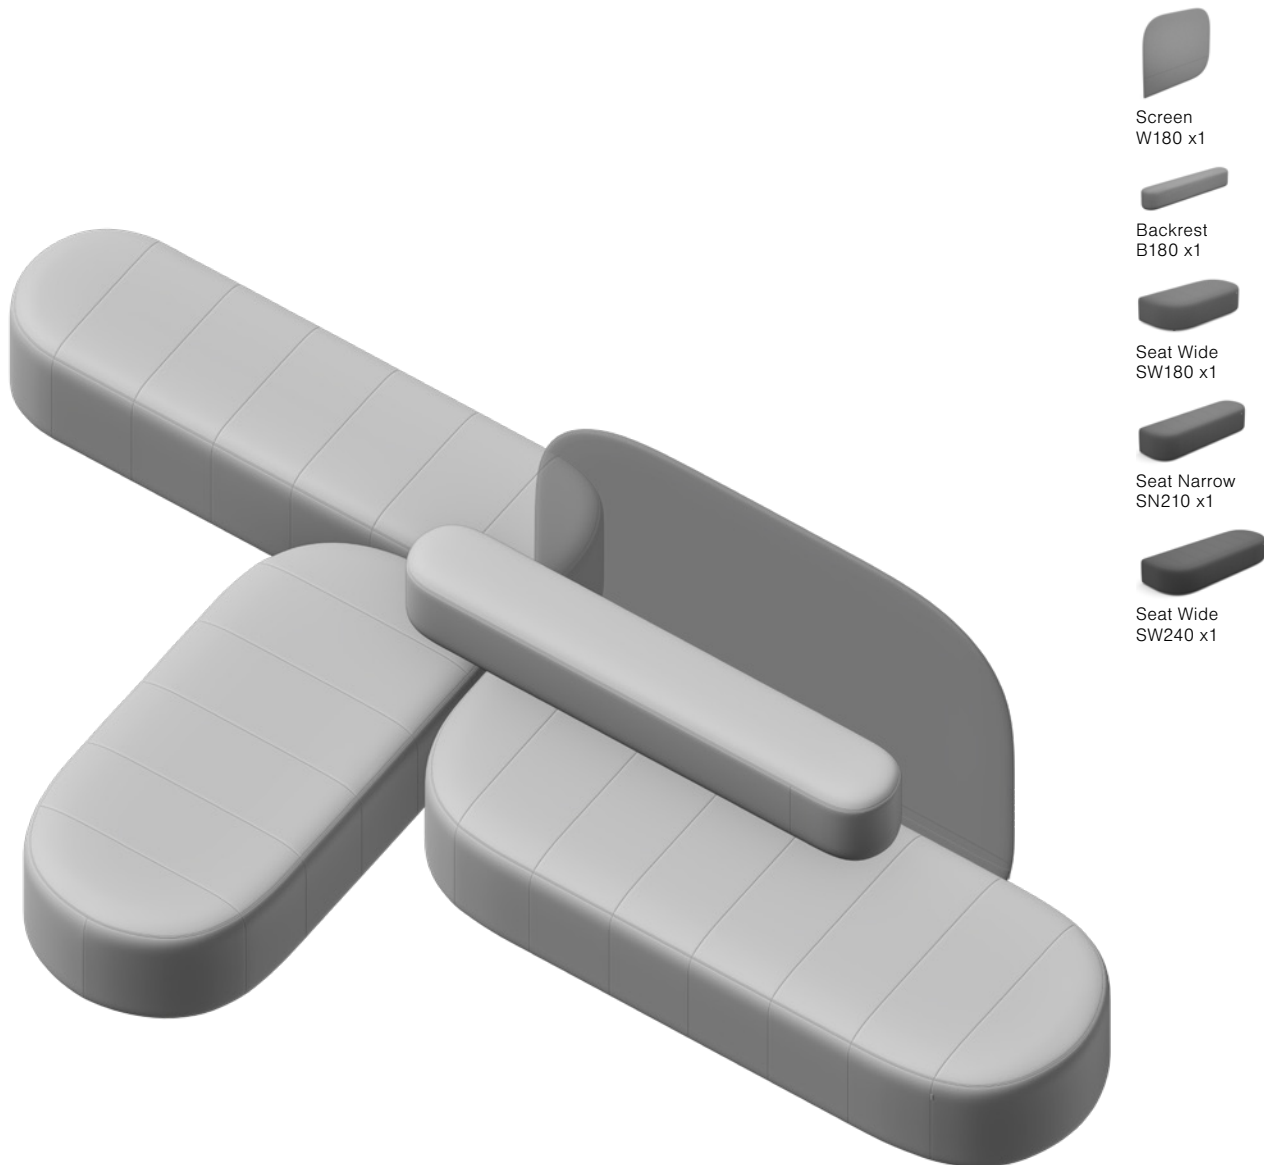

# X Condition

Wide + Narrow Combinations

Configuration code XC-11 (W: 360 cm / D: 360 cm)

Sample fabrics set

Cura 68182  
Backrest B180

Synergy LDS08  
Screen W180

Frame MetallicPro  
Laptop Table LS65

Cura 68186  
Seat SN150