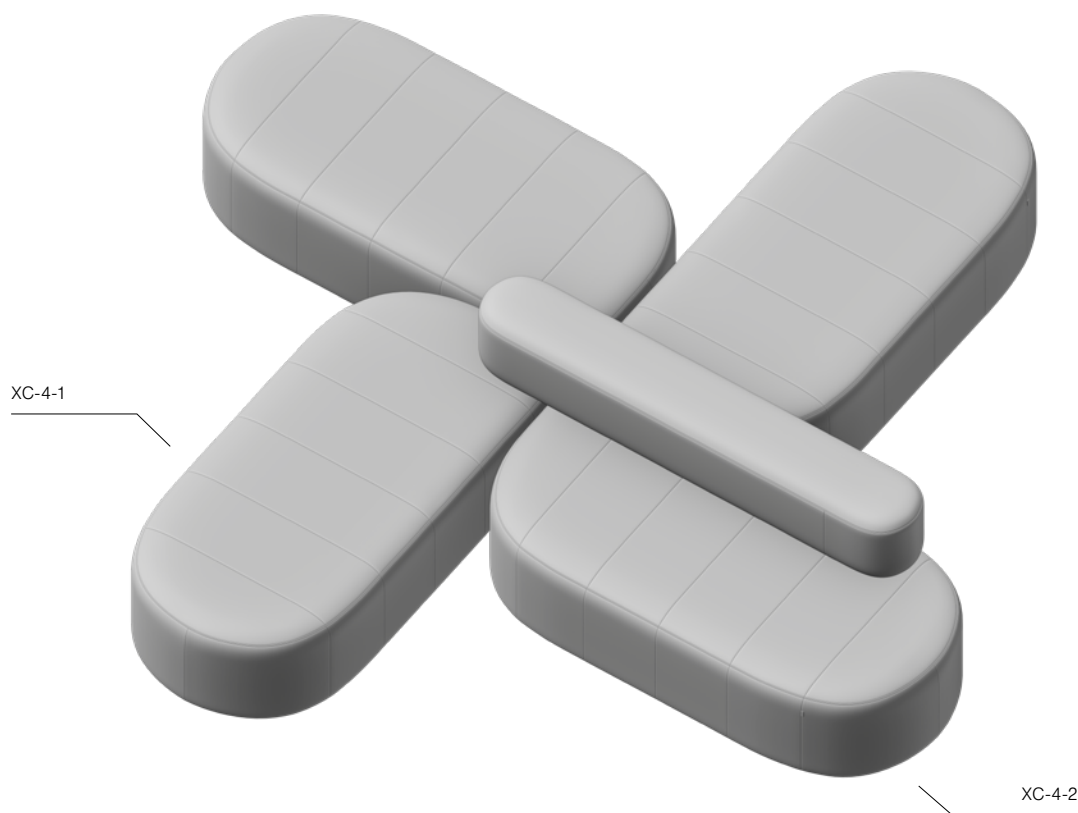

Seat Wide  
SW120 x4

**X Condition XC-3**

Dimensions: 360x240 cm

Seat Wide  
SW120 x2

Seat Wide  
SW180 x2

**X Condition XC-4**

Dimensions: 360x360 cm

Backrest  
B180 x1