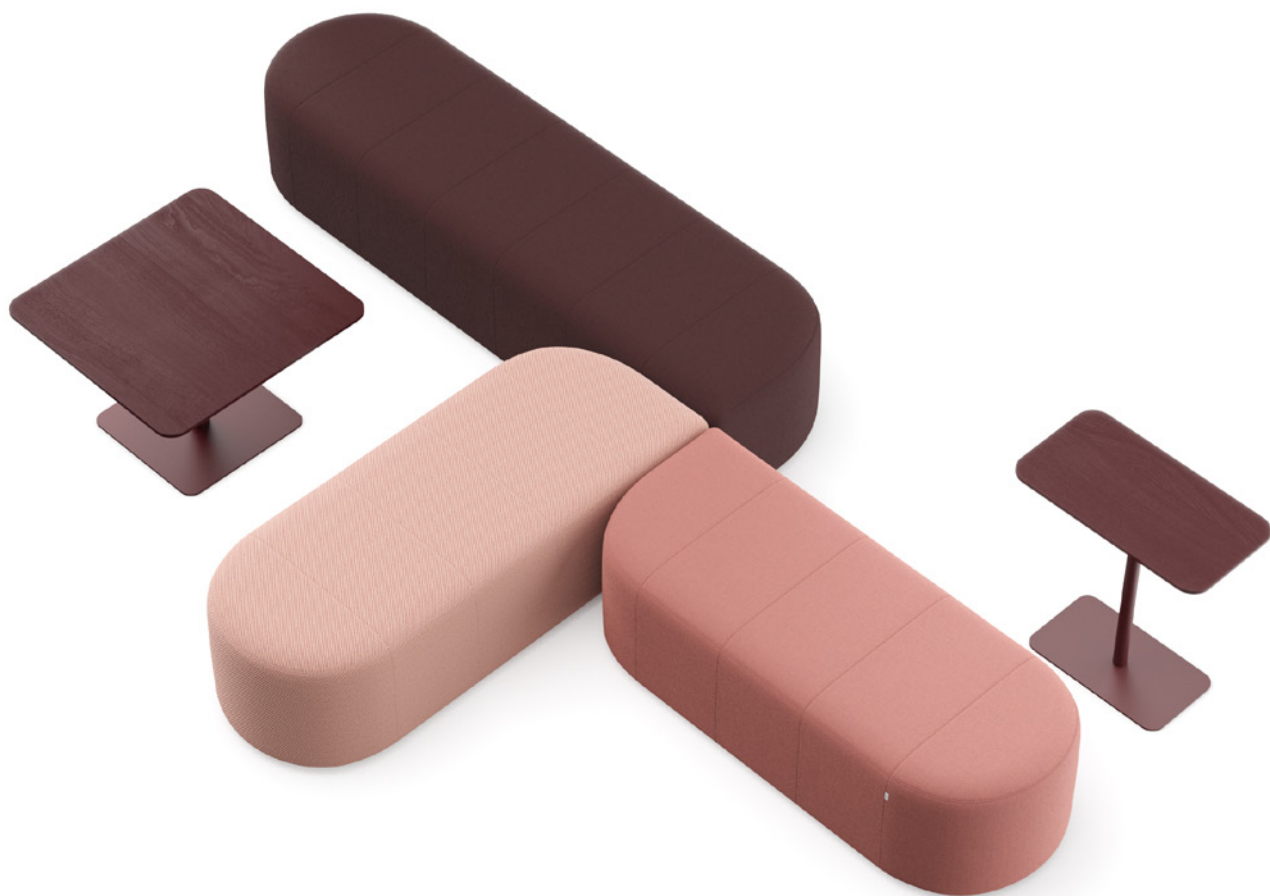

Burgundy Ash CNA07  
Cofee Table C150

Burgundy Ash CNA07  
Laptop Table LS65

Oceanic OOC16  
Seat SN150

Revo

profim

T Condition TC-1

Dimensions: 270x210 cm

Pouffe  
P60 x1