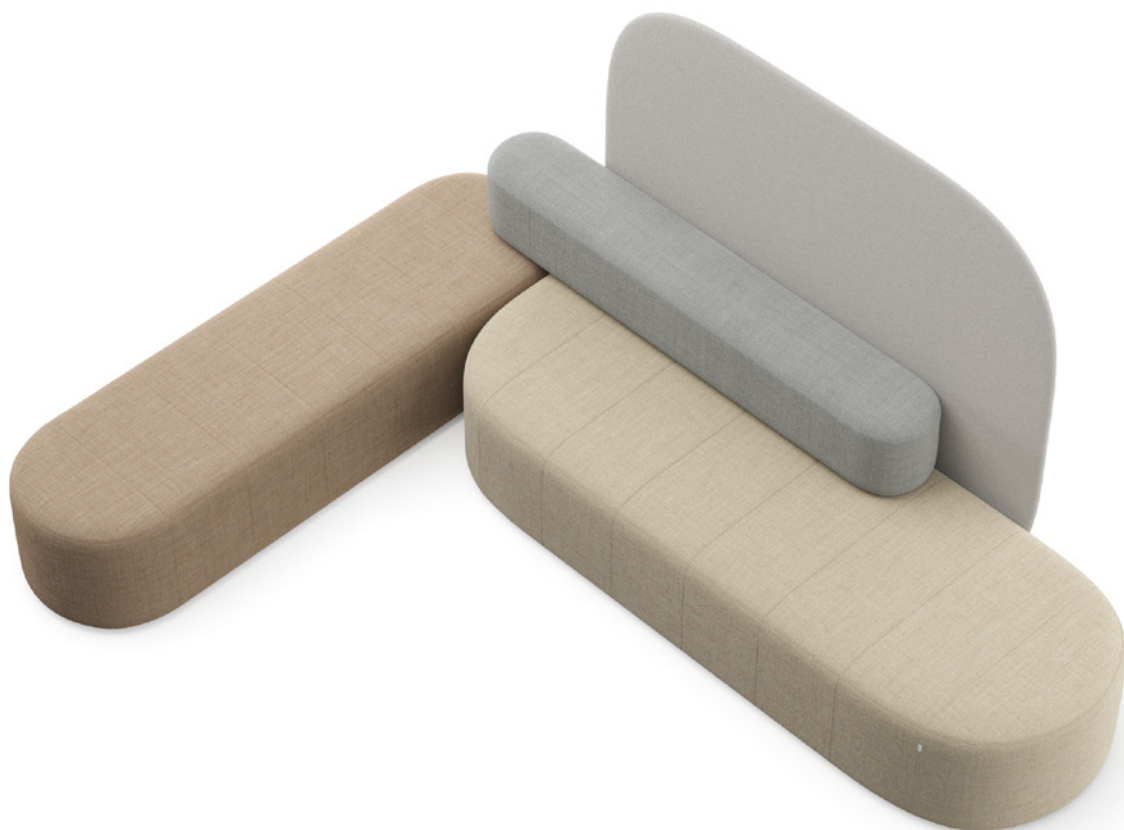

## Sample fabrics set

Remix 123  
Backrest B180

Steelcut Trio 213  
Screen W180

Remix 242  
Seat SW240

Remix 252  
Seat SN210

Revo

profim

**L Condition LC-1**