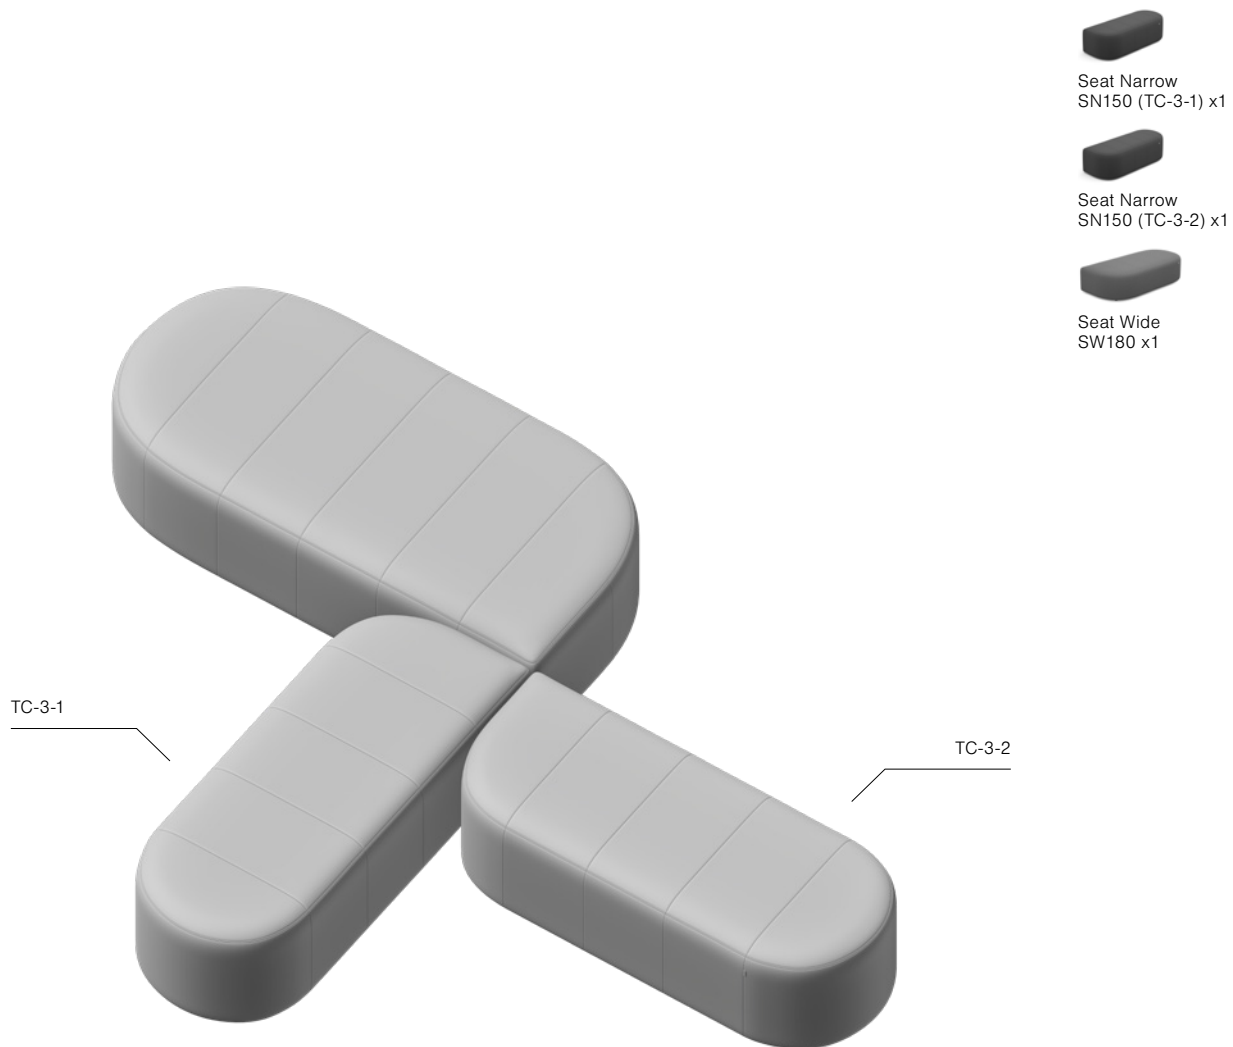

Seat Narrow  
SN150 x1

Seat Narrow  
SN210 x1

**T Condition TC-2**

Dimensions: 360x210 cm

**T Condition TC-3**

Dimensions: 330+235 cm

**T Condition TC-4**

Dimensions: 235x270 cm