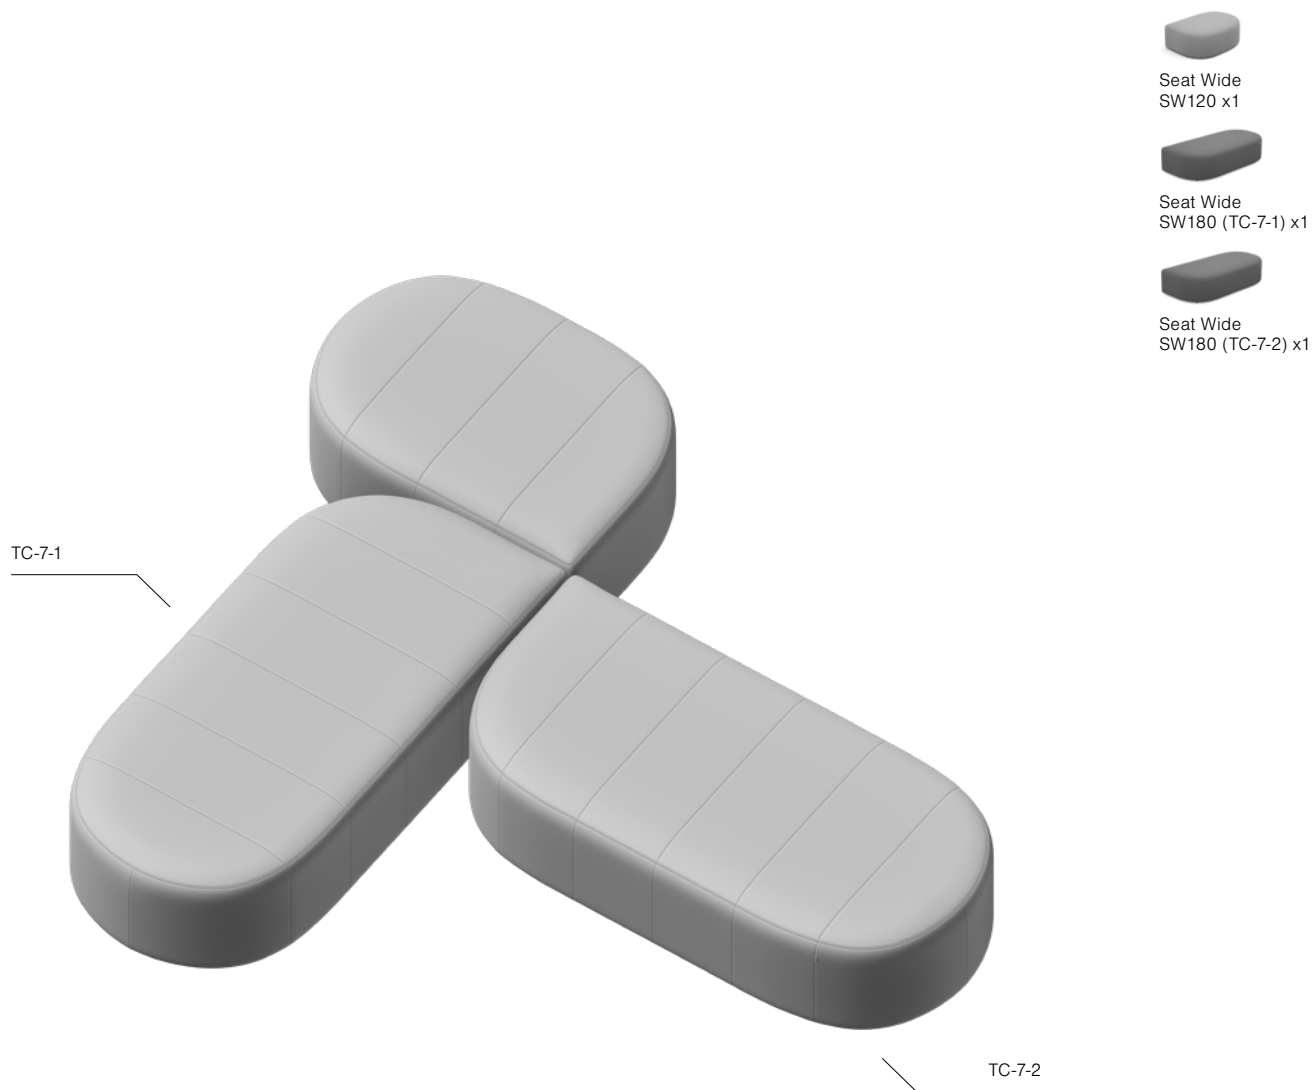

T Condition TC-7

Dimensions: 265x300 cm