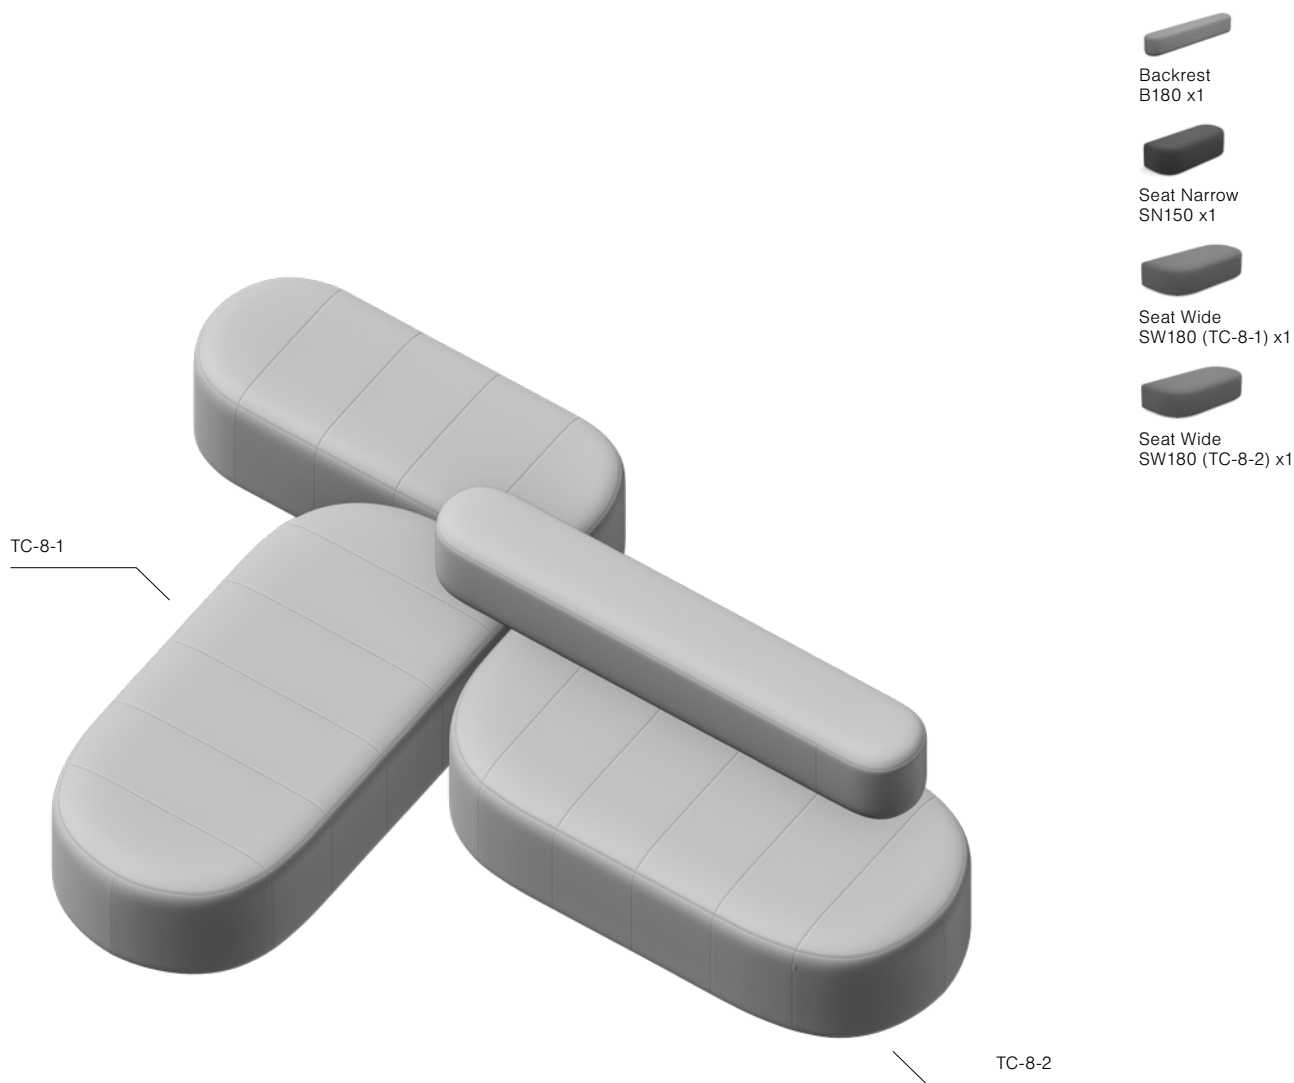

T Condition TC-8

Dimensions: 240x330 cm