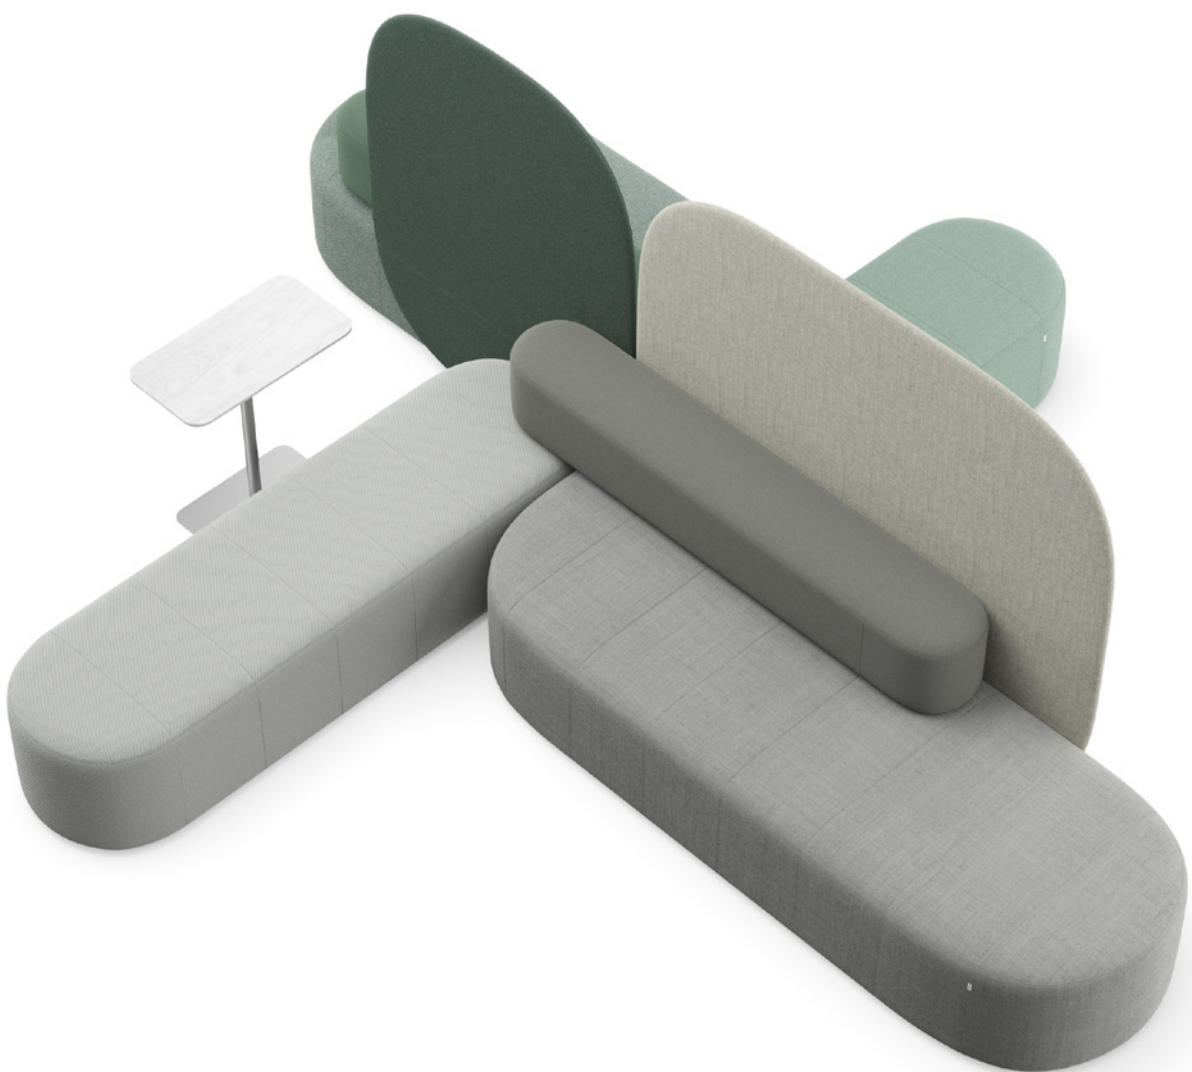

**X Condition XC-1**

Dimensions: 170x240 cm

Pouffe  
P60 x2

Seat Wide  
SW120 x2

**X Condition XC-2**

Dimensions: 242x242 cm

Screen  
W90 x4

Backrest  
B90 x4