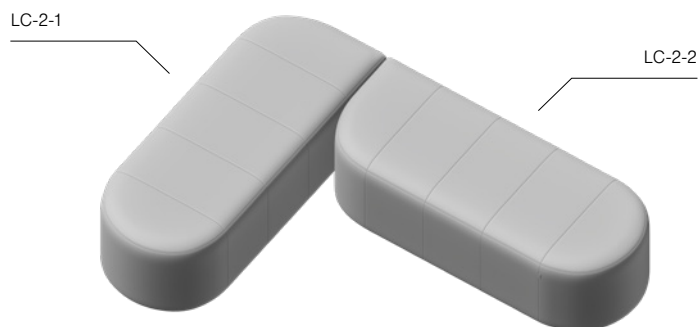

Dimensions: 150x120 cm

Pouffe  
P60 x1

Seat Narrow  
SN150 x1

**L Condition LC-2**

Dimensions: 150x210 cm

Seat Narrow  
SN150 (LC-2-1) x1

Seat Narrow  
SN150 (LC-2-2) x1

**L Condition LC-3**