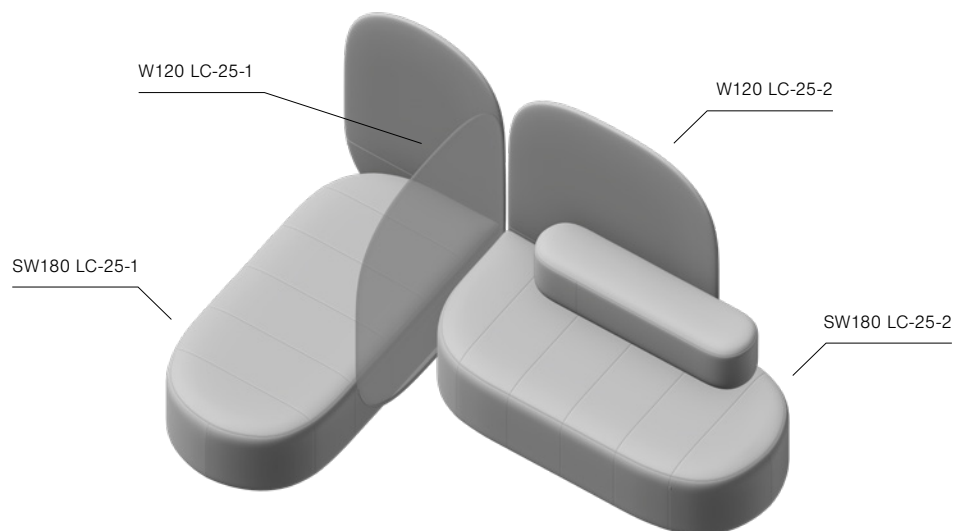

L Condition LC-25

Dimensions: 182x267 cm

- Screen W90 x1
- Screen W120 (LC-25-1) x1
- Backrest B120 x1
- Screen W120 (LC-25-2) x1
- Seat Wide SW180 (LC-25-1) x1
- Seat Wide SW180 (LC-25-2) x1

L Condition LC-26

Dimensions: 240x265 cm