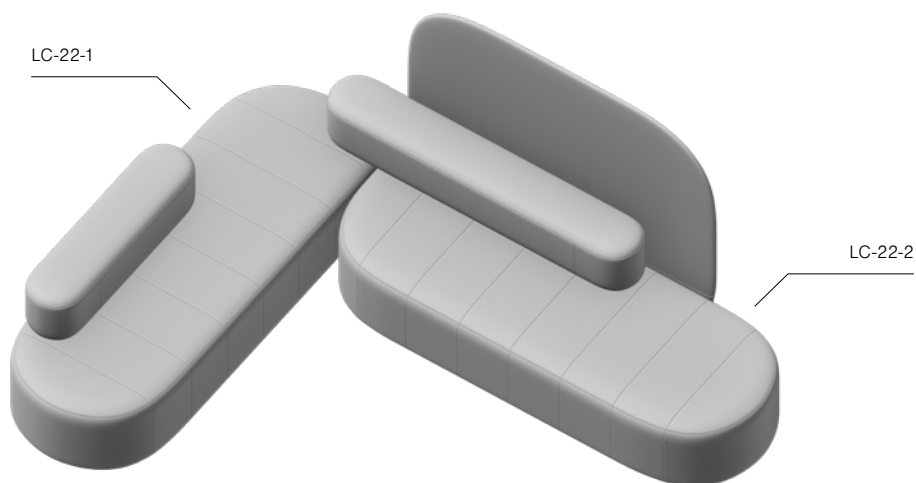

Screen  
W180 x1

Backrest  
B120 x1

Backrest  
B180 x1

Seat Wide  
SW180 x1

Seat Wide  
SW240 x1

**L Condition LC-22**

Dimensions: 242x325 cm

Screen  
W180 x1