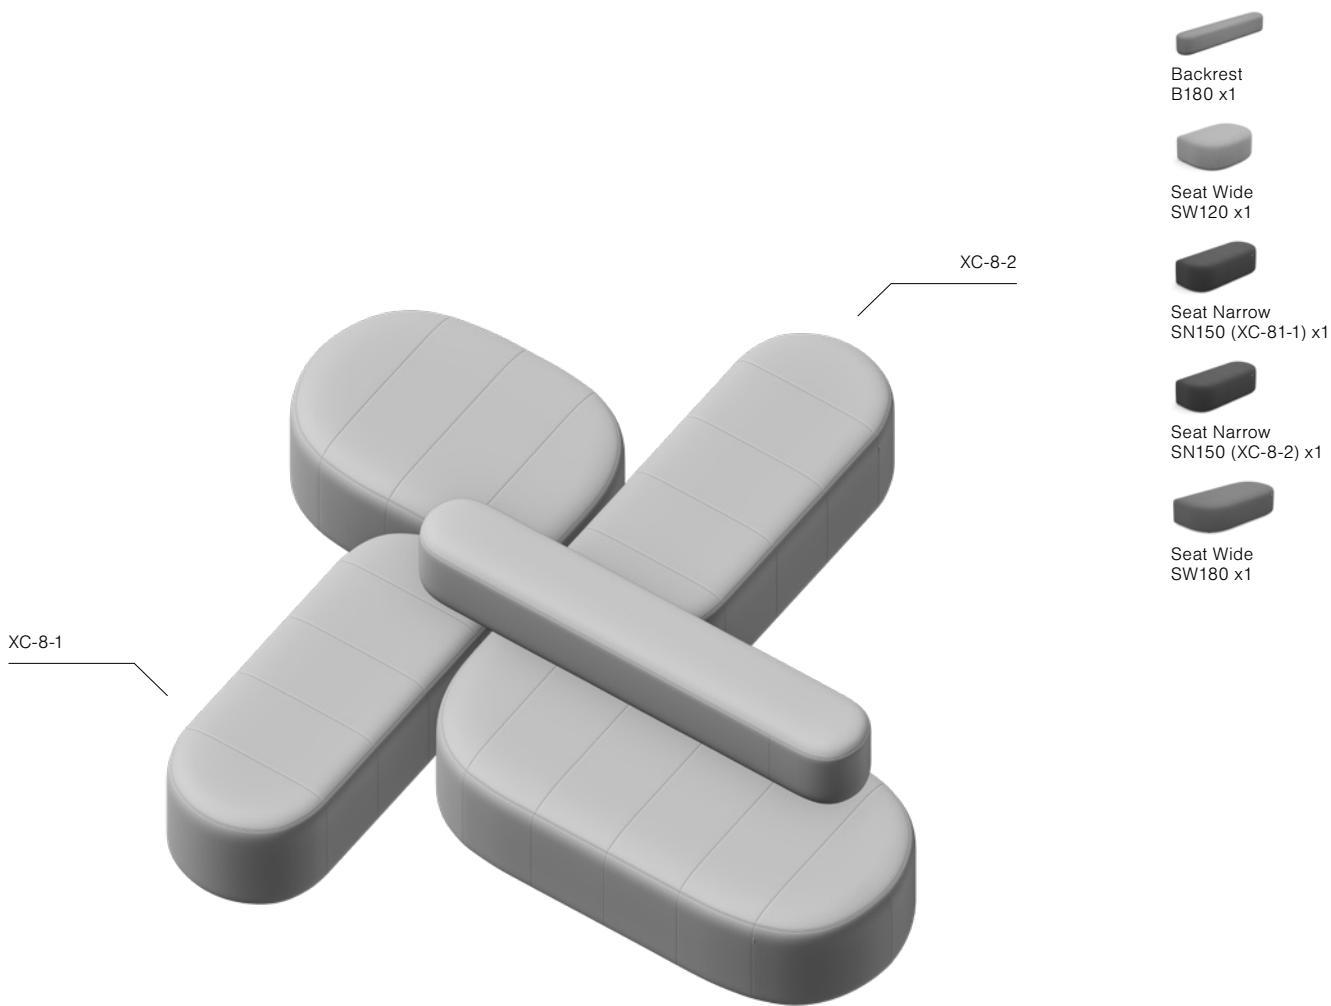

Seat Narrow  
SN150 x2

Seat Wide  
SW180 x1

**X Condition XC-7**

Dimensions: 300x360 cm

Seat Narrow  
SN150 x2

Seat Wide  
SW180 x2

**X Condition XC-8**

Dimensions: 300x300 cm