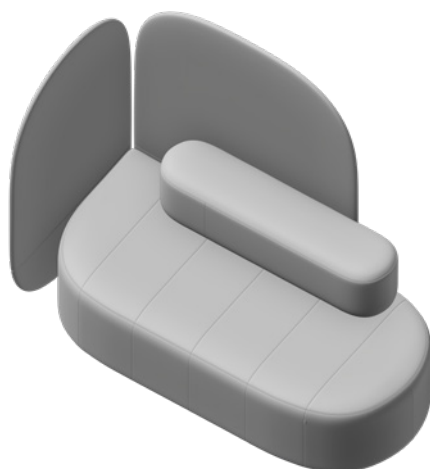

Seat SSW-8

Dimensions: 182x87 cm