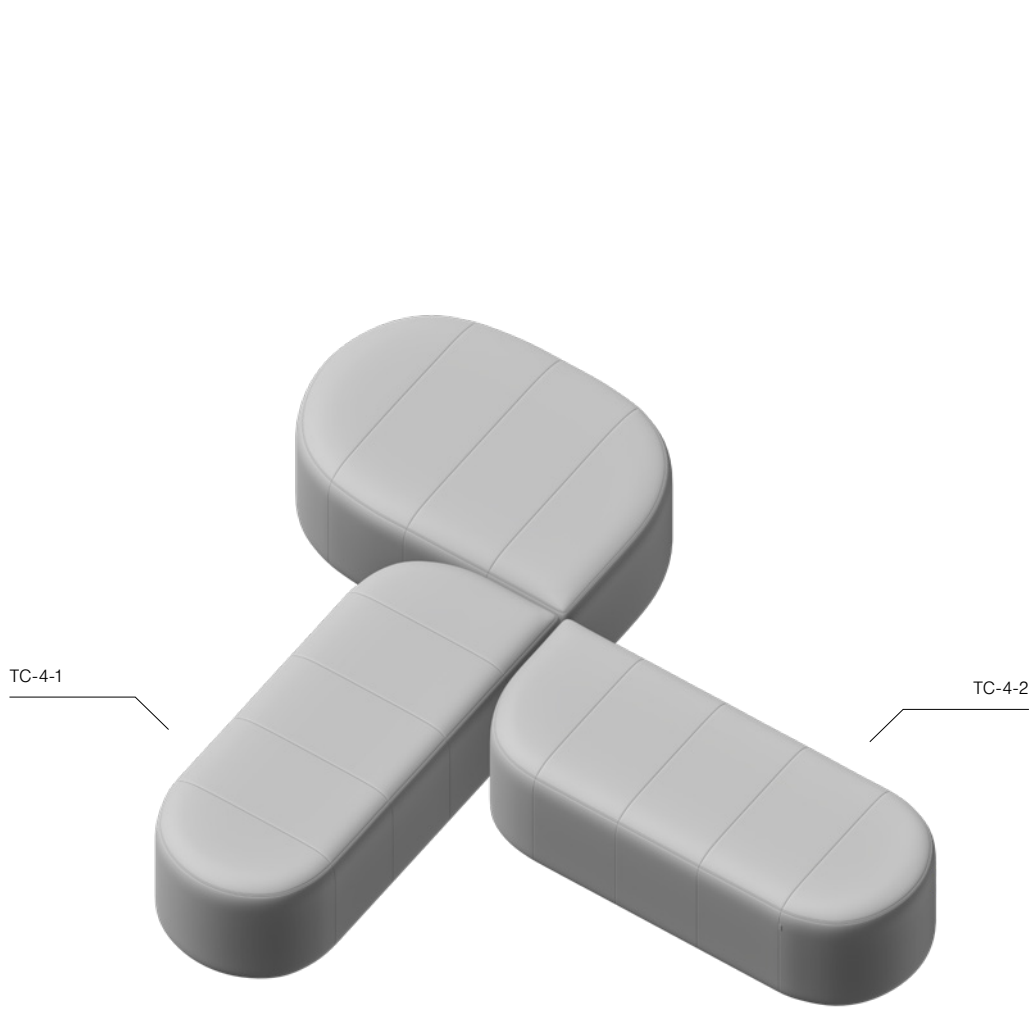

Seat Narrow  
SN150 x1

Seat Narrow  
SN210 x1

**T Condition TC-2**

Dimensions: 360x210 cm

**T Condition TC-3**

Dimensions: 330+235 cm

**T Condition TC-4**

Dimensions: 235x270 cm