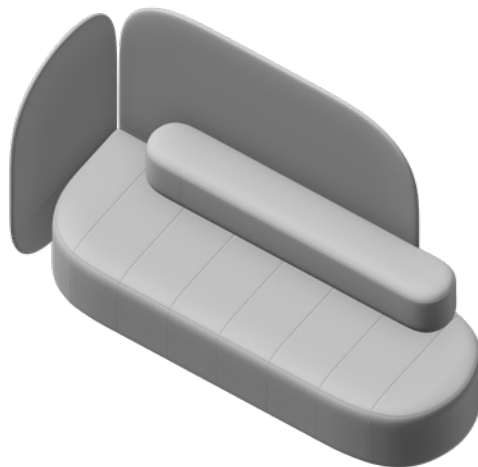

Seat SSW-9

Dimensions: 242x87 cm