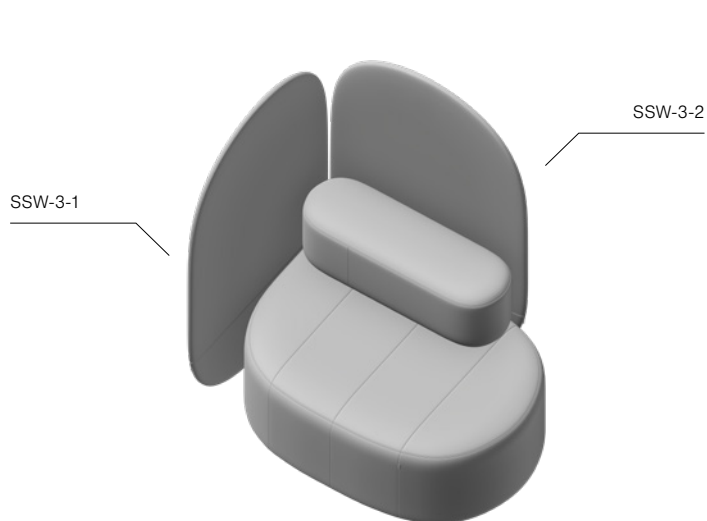

profim

**Seat SSW-1**

Dimensions: 120x85 cm

Backrest  
B90 x1

Seat Wide  
SW120 x1

**Seat SSW-2**

Dimensions: 120x87 cm

Screen  
W90 x1

Backrest  
B90 x1

Seat Wide  
SW120 x1

**Seat SSW-3**

Dimensions: 122x87 cm

Screen  
W90 (SSW-3-1) x1

Screen  
W90 (SSW-3-2) x1

Backrest  
B90 x1

Seat Wide  
SW120 x1

**Seat SSW-4**

Dimensions: 180x85 cm

Backrest  
B120 x1

Seat Wide  
SW180 x1

**Seat SSW-5**

Dimensions: 180x87 cm

Screen  
W120 x1

Backrest  
B120 x1