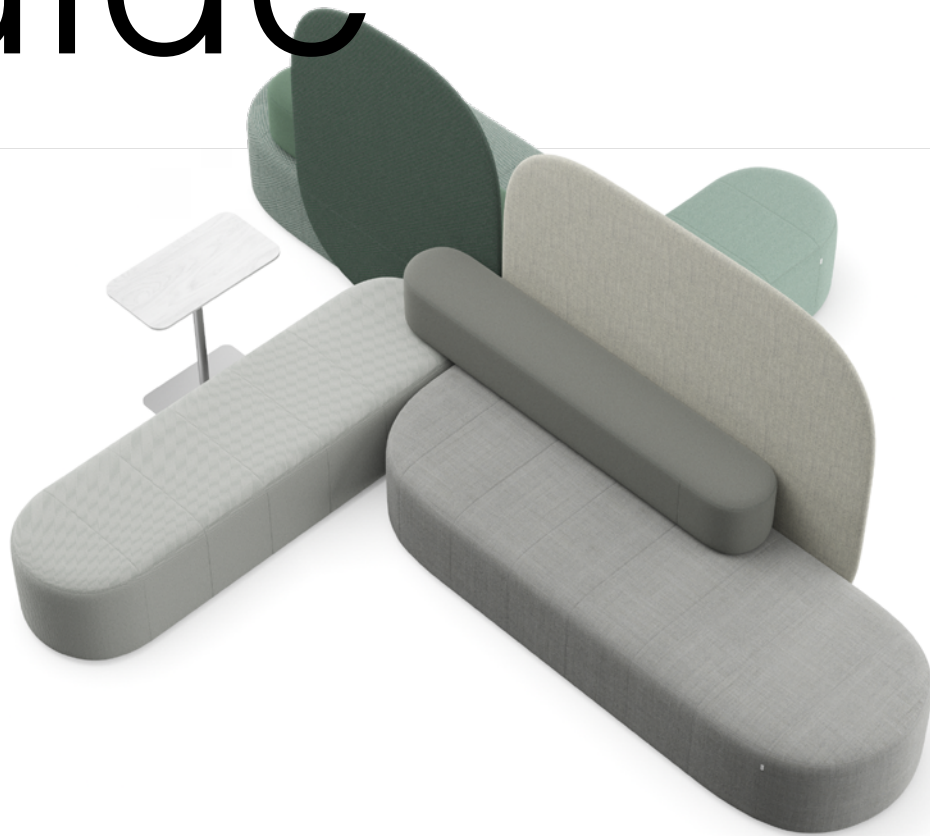

Revo Configuration Guide

Pearson Lloyd