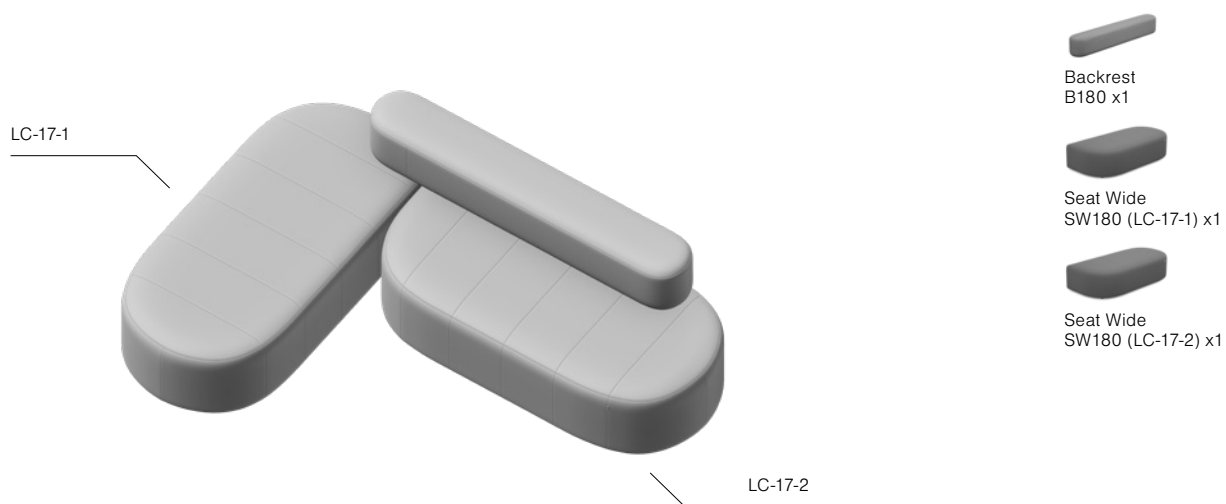

Seat Wide  
SW120 x1

Seat Wide  
SW240 x1

**L Condition LC-16**

Dimensions: 180x325 cm

Seat Wide  
SW180 x1

Seat Wide  
SW240 x1

**L Condition LC-17**

Dimensions: 180x265 cm