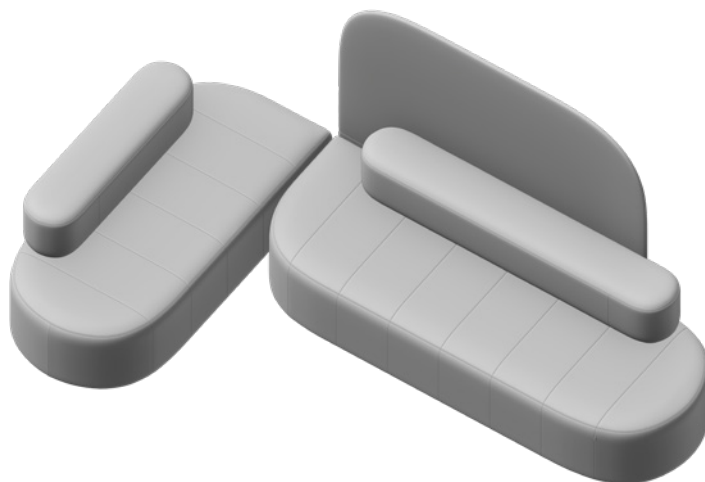

Seat Wide  
SW240 x1

**L Condition LC-20**

Dimensions: 180x325 cm

Backrest  
B180 x1

Seat Wide  
SW180 x1

Seat Wide  
SW240 x1

**L Condition LC-21**

Dimensions: 182x325 cm