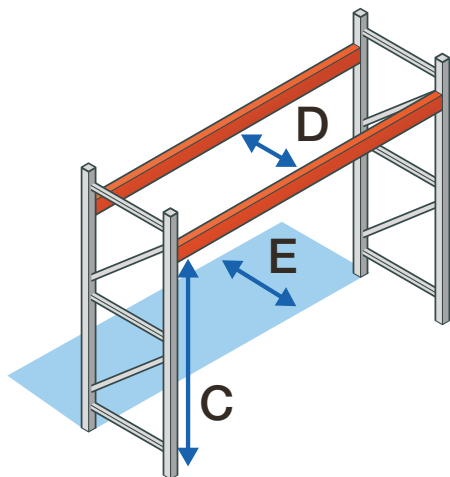

STOREGANIZER: CHECKLIST QUOTATION

PALLET RACK DIMENSIONS

A (Inner width)
 mm

B (Outer depth)
 mm

C (Inner height)
 mm
recommended 2200-2300

D (Inner depth)
 mm
 $D=B-2*G$

E (Free space behind)
 mm

RECTANGLE BEAM

F (Height)
 mm

G (Depth)
 mm

STEPPED BEAM

H (Height Step)
 mm

I (Depth Step)
 mm

PROJECT NAME:

NAME SALES PARTNER:

 Compartments (Pockets)				 Pallet Rack 2700/3600 mm		Pallet Rack 2700 mm 2700 mm (W) 1100 mm (D) 2200 mm (H)	Pallet Rack 3600 mm 3600 mm (W) 1100 mm (D) 2200 mm (H)		
Type	Width (mm)	Depth (mm)	Height (mm)	Pockets per column	Number of rows	Columns per row	Number of SKU	Columns per row	Number of SKU
Extra small	300	260	150	13	4	9-7-7-7	390	12-10-10-10	546
Small	300	300	300	6	3	9-7-7	139	12-10-10	192
Medium	450	300	300	6	3	6-5-4	90	8-7-6	126
Large	450	500	450	4	2	6-4	40	8-6	56
 Maximum weight per Pocket : 20 kg				 Maximum weight per column : 100 kg					

STANDARD POCKET

Pocket Type

Number of Pallet Racks

Front stop

Remark: The pallet rack will be filled with selected standard pocket type. For bespoke dimensions or projects, see below...

BESPOKE POCKETS

Width (mm)	Depth (mm)	Height (mm)	Number of Pallet Racks	Front stop	Divider	Front cover
<input type="text"/>	<input type="text"/>	<input type="text"/>	<input type="text"/>	<input type="text"/>	<input type="text"/>	<input type="text"/>