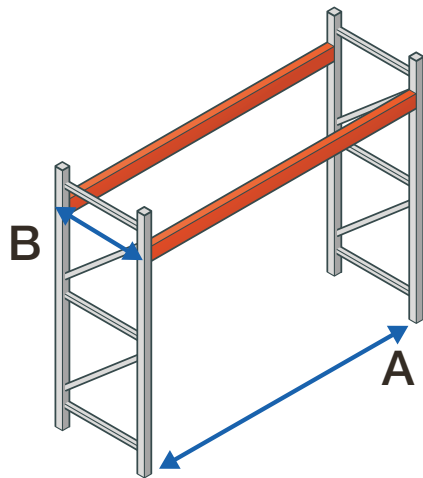

STOREGANIZER: CHECKLIST QUOTATION

PALLET RACK DIMENSIONS

A (Inner width)
 mm

B (Outer depth)
 mm

C (Inner height)
 mm
recommended 2200-2300

D (Inner depth)
 mm
 $D=B-2*G$

E (Free space behind)
 mm

RECTANGLE BEAM

F (Height)
 mm

G (Depth)
 mm

STEPPED BEAM

H (Height Step)
 mm

I (Depth Step)
 mm

PROJECT NAME:

NAME SALES PARTNER:

 Compartments (Pockets)				 Pallet Rack 2700/3600 mm		Pallet Rack 2700 mm 2700 mm (W) 1100 mm (D) 2200 mm (H)	Pallet Rack 3600 mm 3600 mm (W) 1100 mm (D) 2200 mm (H)		
Type	Width (mm)	Depth (mm)	Height (mm)	Pockets per column	Number of rows	Columns per row	Number of SKU	Columns per row	Number of SKU
Extra small	300	260	150	13	4	9-7-7-7	390	12-10-10-10	546
Small	300	300	300	6	3	9-7-7	139	12-10-10	192
Medium	450	300	300	6	3	6-5-4	90	8-7-6	126
Large	450	500	450	4	2	6-4	40	8-6	56
 Maximum weight per Pocket : 20 kg				 Maximum weight per column : 100 kg					

STANDARD POCKET

Pocket Type

Number of Pallet Racks

Front stop

Remark: The pallet rack will be filled with selected standard pocket type. For bespoke dimensions or projects, see below...

BESPOKE POCKETS

Width (mm)	Depth (mm)	Height (mm)	Number of Pallet Racks	Front stop	Divider	Front cover
<input type="text"/>	<input type="text"/>	<input type="text"/>	<input type="text"/>	<input type="text"/>	<input type="text"/>	<input type="text"/>