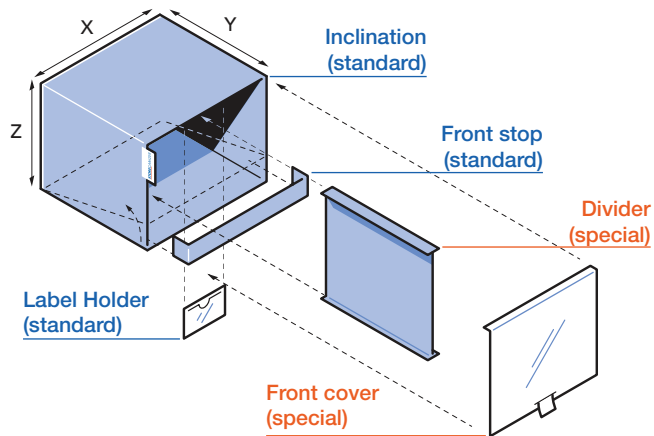

STOREGANIZER: CHECKLIST QUOTATION

PALLET RACK DIMENSIONS

A (Inner width)
 mm

B (Outer depth)
 mm

C (Inner height)
 mm
recommended 2200-2300

D (Inner depth)
 mm
 $D=B-2*G$

E (Free space behind)
 mm

RECTANGLE BEAM

F (Height)
 mm

G (Depth)
 mm

STEPPED BEAM

H (Height Step)
 mm

I (Depth Step)
 mm

PROJECT NAME:

NAME SALES PARTNER:

 Compartments (Pockets)				 Pallet Rack 2700/3600 mm		Pallet Rack 2700 mm 2700 mm (W) 1100 mm (D) 2200 mm (H)	Pallet Rack 3600 mm 3600 mm (W) 1100 mm (D) 2200 mm (H)		
Type	Width (mm)	Depth (mm)	Height (mm)	Pockets per column	Number of rows	Columns per row	Number of SKU	Columns per row	Number of SKU
Extra small	300	260	150	13	4	9-7-7-7	390	12-10-10-10	546
Small	300	300	300	6	3	9-7-7	139	12-10-10	192
Medium	450	300	300	6	3	6-5-4	90	8-7-6	126
Large	450	500	450	4	2	6-4	40	8-6	56
 Maximum weight per Pocket : 20 kg				 Maximum weight per column : 100 kg					

STANDARD POCKET

Pocket Type

Number of Pallet Racks

Front stop

Remark: The pallet rack will be filled with selected standard pocket type. For bespoke dimensions or projects, see below...

BESPOKE POCKETS

Width (mm)	Depth (mm)	Height (mm)	Number of Pallet Racks	Front stop	Divider	Front cover
<input type="text"/>	<input type="text"/>	<input type="text"/>	<input type="text"/>	<input type="text"/>	<input type="text"/>	<input type="text"/>