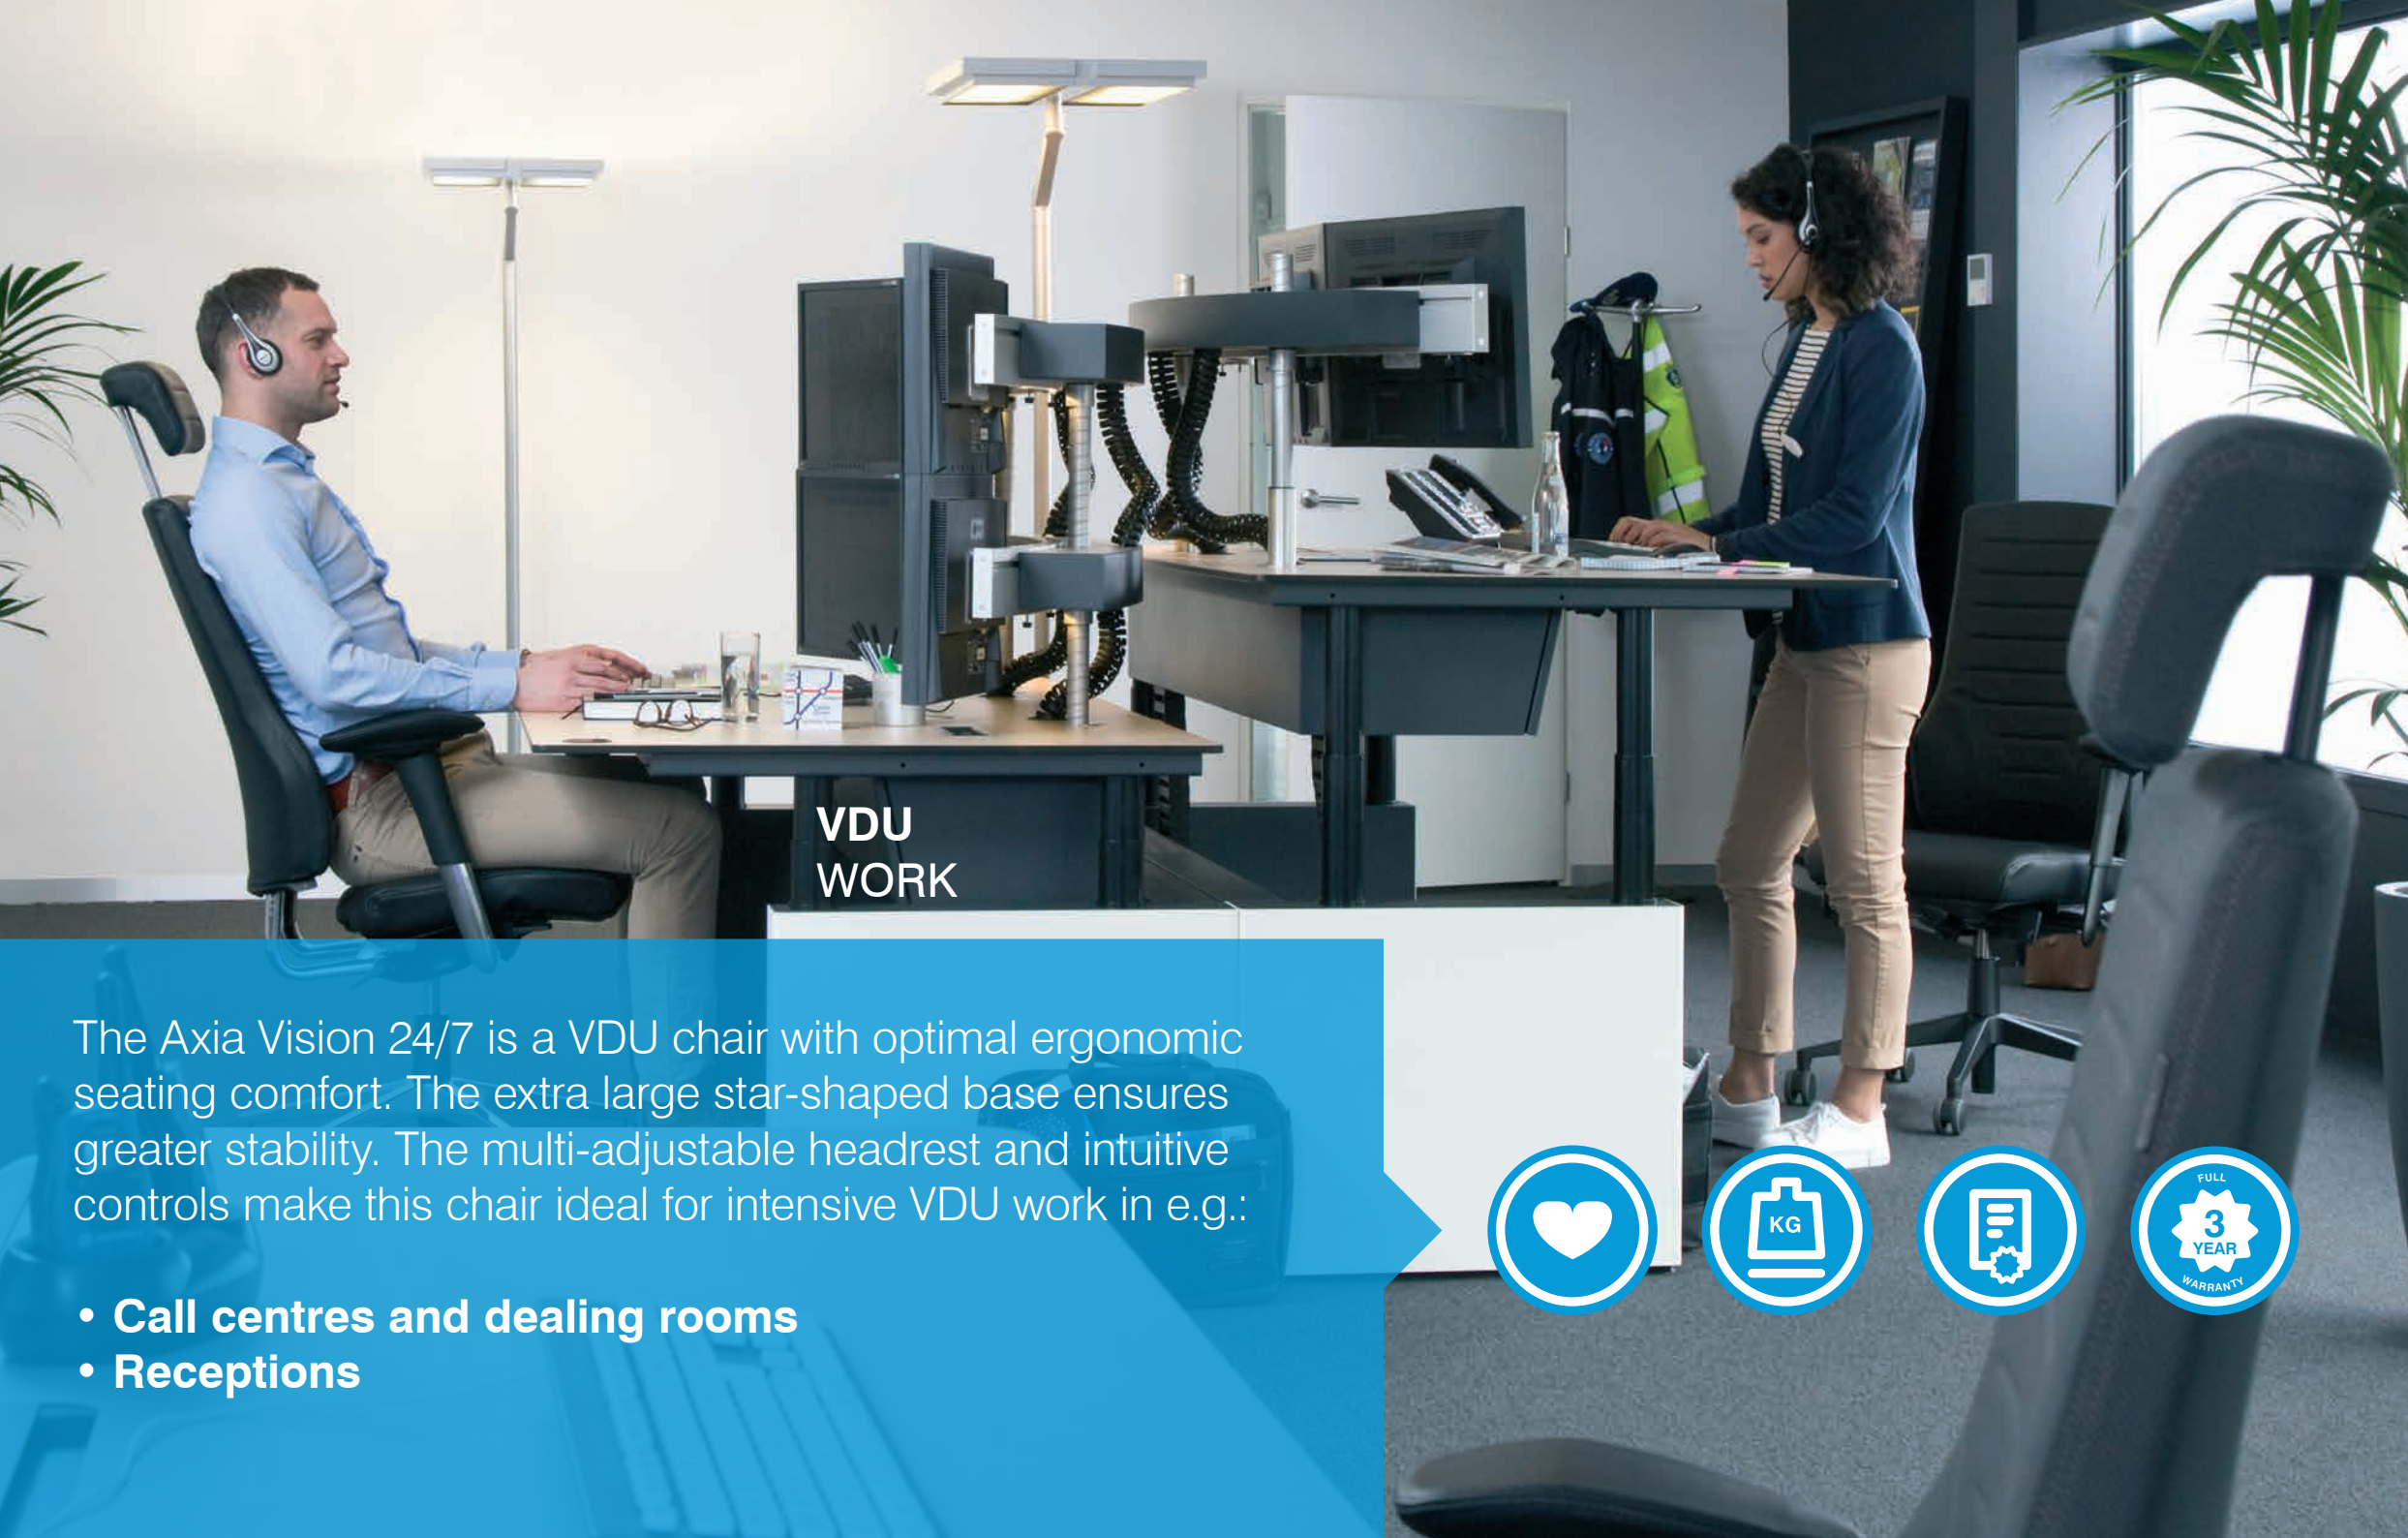

## BMA Secur24 Exclusive

- ✓ All benefits of the Secur24 Basic
- ✓ Depth and height adjustable pelvic support
- ✓ Headrest with extra large adjustable range
- ✓ Standard adjusted with 12 cm seat depth adjustment

**VDU  
WORK**

The Axia Vision 24/7 is a VDU chair with optimal ergonomic seating comfort. The extra large star-shaped base ensures greater stability. The multi-adjustable headrest and intuitive controls make this chair ideal for intensive VDU work in e.g.: